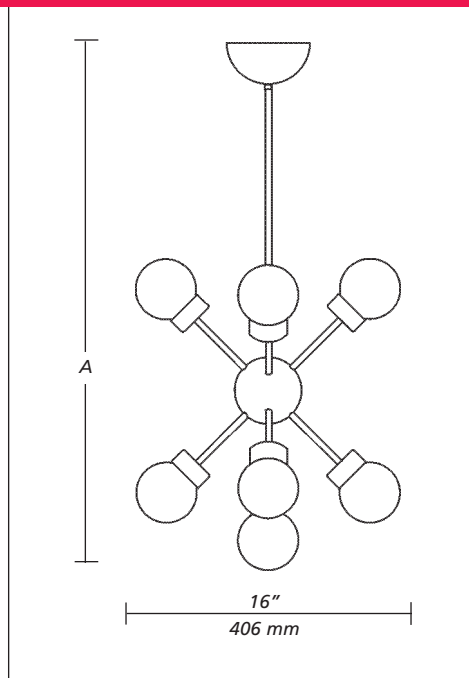

ORBIT CHANDELIER

Multicolor
Shown approx. 20% actual size.

2thousandTM
degrees
a brand of **TECH**
Lighting

Frost

ORBIT CHANDELIER

DESCRIPTION

Contemporary art glass, nine 4" glass spheres with spiral of clear glass wraps surrounding a central orb and suspended from a round canopy.

LAMP

Includes nine Krypton, 120 volt, 20 watt T3 mini candelabra base-E11 lamps. Maximum lamp wattage that can be used with this fixture is 20 watts.

WEIGHT

11.00 lb./4.95 kg.

MODIFICATION OPTIONS AVAILABLE (call for custom quotation):

700TDORB	LENGTH (A)	COLOR
28	28" OVERALL	F FROST
38	38" OVERALL	M MULTICOLOR
48	48" OVERALL	
58	58" OVERALL	

2 thousand degrees™
a brand of **TECP** Lighting

7401 North Hamlin
Skokie, Illinois 60076

P 847.410.4400