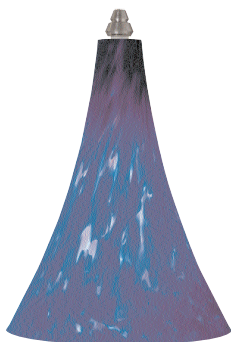

# MELROSE PENDANT

**2**thousands<sup>TM</sup>  
degrées  
a brand of **TECH**  
Lighting

## Multicolor

*Shown approx. 50% actual size.*

Blue-Violet

Ferrari Red

Tahoe Pine Amber

White Frit

# MELROSE PENDANT

## DESCRIPTION

Gracefully shaped glass shade, richly layered in brilliant color, with machined top detail, suspended from either a Modern or Round Canopy. Includes six feet of field cuttable clear stream™ cable.