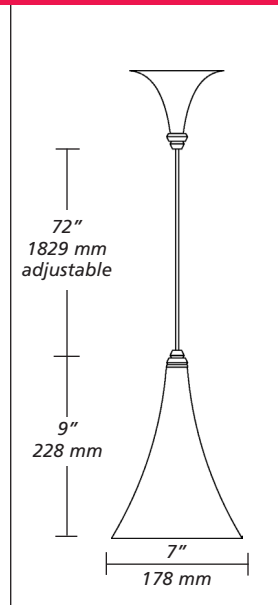

## DESCRIPTION

Gracefully shaped glass shade, richly layered in brilliant color, with machined top detail, suspended from either a Modern or Round Canopy. Includes six feet of field cuttable clear stream™ cable.

## LAMP

Includes Krypton, 120 volt, 60 watt T4 mini candelabra base-E11 with Pyrex glass shield. Maximum lamp wattage that can be used with this fixture is 60 watts.

## WEIGHT

2.30 lb./1.04 kg.