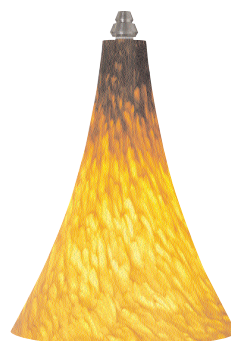

## Multicolor

*Shown approx. 50% actual size.*

Blue-Violet

Ferrari Red

Tahoe Pine Amber

White Frit

# MELROSE PENDANT

## DESCRIPTION

Gracefully shaped glass shade, richly layered in brilliant color, with machined top detail, suspended from either a Modern or Round Canopy. Includes six feet of field cuttable clear stream™ cable.

## COLOR

Blue-violet (**B**), ferrari red (**R**), multicolor (**M**), tahoe pine amber (**A**), white frit (**W**)