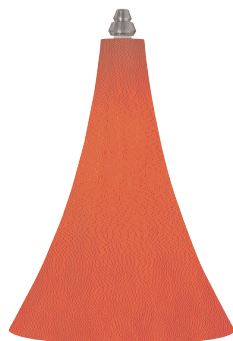

## Multicolor

*Shown approx. 50% actual size.*

Blue-Violet

Ferrari Red

Tahoe Pine Amber

White Frit

# MELROSE PENDANT

## DESCRIPTION

Gracefully shaped glass shade, richly layered in brilliant color, with machined top detail, suspended from either a Modern or Round Canopy. Includes six feet of field cuttable clear stream™ cable.

## MODIFICATION OPTIONS AVAILABLE (call for custom quotation):

- Black or white cord
- Cord length as specified
- Custom finish as specified
- Compact fluorescent lamp with round extended canopy (5.3" diameter by 1.2" deep). Includes electronic ballast and 18 watt, 2700° K, T4, GX24Q-2, triple compact fluorescent lamp.