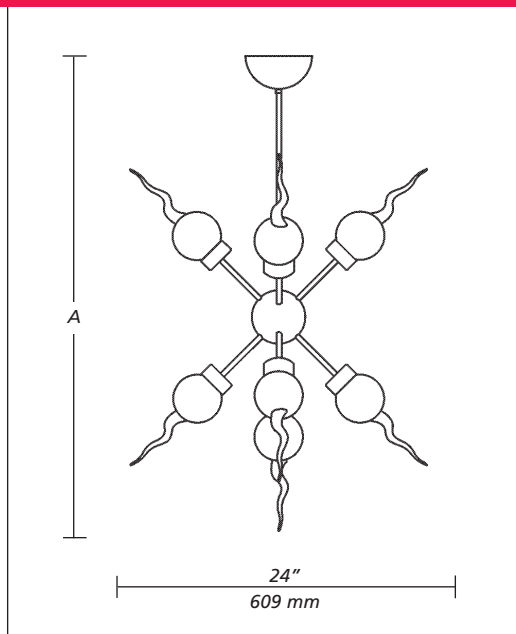

SMALL GALAXY CHANDELIER

2 thousand™  
d e g r e e s  
a brand of TECH Lighting

**Frost**  
Shown approx. 15% actual size.

**Multicolor**

### DESCRIPTION

Contemporary art glass, nine glass spheres with spiral of clear glass surrounding a central orb and suspended from a round canopy. Includes nine 4" glass spheres.

### LAMP

Includes nine Krypton, 120 volt, 20 watt T3 mini candelabra base-E11 lamps. Maximum lamp wattage that can be used with this fixture are 20 watts.

### WEIGHT

12.00 lb./5.40 kg.