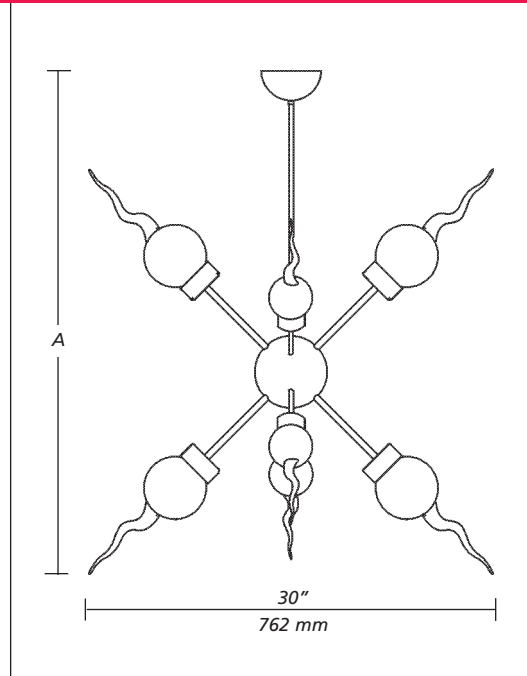

LARGE GALAXY CHANDELIER

2thousandsTM
d e g r e e s
a brand of **TECH**
Lighting

Multicolor
Shown approx. 15% actual size.

Frost

LARGE GALAXY CHANDELIER

2k_galaxy_chandelier_large_spec.pdf

DESCRIPTION

Contemporary art glass, nine glass spheres with spiral of clear glass surrounding a central orb and suspended from a round canopy. Includes five 4" and four 5" glass spheres.

COLOR

Frost (F), Multicolor (M)

Standard multicolor configuration includes: one green, one aquamarine, one cobalt blue, two amber, two red and two frost.

FINISH

Satin nickel only.

LAMP

Includes nine Krypton, 120 volt, 20 watt T3 mini candelabra base-E11 lamps. Maximum lamp wattage that can be used with this fixture are 20 watts.

WEIGHT

16.00 lb./7.20 kg.

Modification options available (call for custom quotation):

- Custom length as specified
- Specify any color combination: green, aquamarine, cobalt blue, amber, red or frost
- Adjustable cable suspension in place of rigid stem

700TDGXL	LENGTH (A)	COLOR
28	36" OVERALL	F FROST
38	38" OVERALL	M MULTICOLOR
48	48" OVERALL	
58	58" OVERALL	

2 thousand degrees™
a brand of **TECUM** Lighting

7401 North Hamlin
Skokie, Illinois 60076

P 847.410.4400