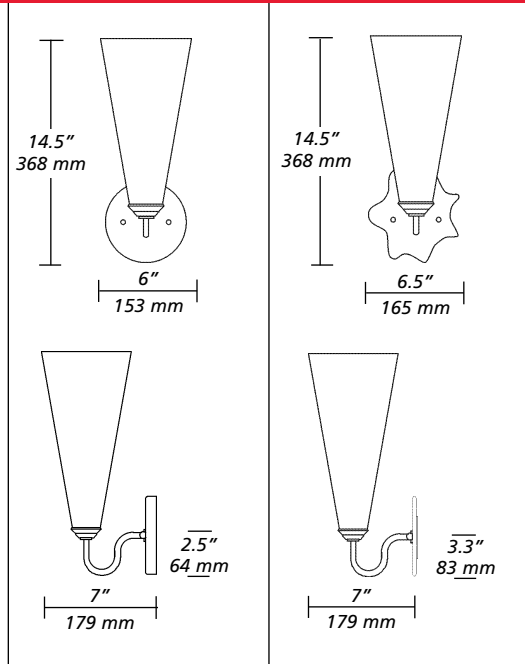

EMERGE SCONCE

Lime Green
w/ Splat Base
Shown approx. 40% actual size.

2 thousandTM
degrees
a brand of **TECH** Lighting

Blue-Violet
w/ Round Base

Ferrari Red
w/ Round Base

Frost White
w/ Splat Base

Multicolor
w/ Round Base

Orange
w/ Splat Base

Tahoe Pine Amber
w/ Round Base

White Frit
w/ Round Base

EMERGE SCONCE

EMERGE SCONCE ROUND BASE

EMERGE SCONCE SPLAT BASE

DESCRIPTION

Conical shaped glass shade, richly layered in brilliant color, mounts to either a round or splat shaped base. Provides ambient and up-light.

COLOR

Blue-violet (B), ferrari red (R), frost white (F), lime green (G), multicolor (M), orange (O), tahoe pine amber (A), white frit (W)

FINISH

Bronze brown (Z), satin brass (R), satin nickel (S)

LAMP

Includes 120 volt, 100 watt medium base-A19. Maximum lamp wattage that can be used with this fixture is 150 watts.

WEIGHT

3.60 lb./1.62 kg.

MODIFICATION OPTIONS AVAILABLE (call for custom quotation):

- Custom finish as specified

7401 North Hamlin
Skokie, Illinois 60076

P 847.410.4400

F 847.410.4500

www.2thousanddegrees.com