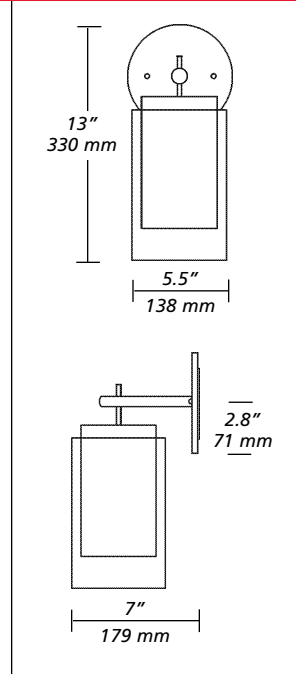

ECHO SCONCE

2 thousandTM
degrees
a brand of **TECH**
Lighting

Clear
Shown approx. 40% actual size.

Amber

Aquamarine

Havana Brown

ECHO SCONCE

DESCRIPTION

FINISH

Satin nickel (S)

LAMP

Includes 120 volt 75 watt medium base-A19. Maximum lamp wattage that can be used with this fixture is 75 watts.

WEIGHT

3.50 lb./1.58 kg.

MODIFICATION OPTIONS AVAILABLE (call for custom quotation):